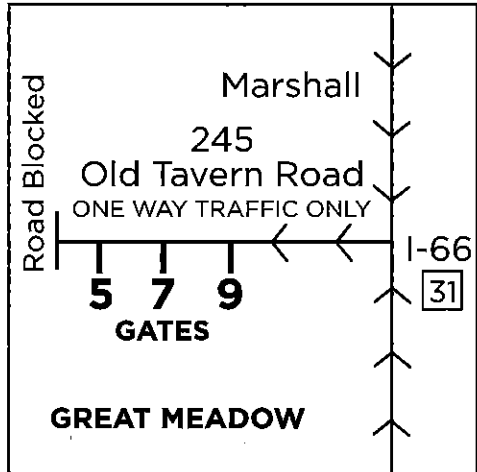

DISPLAY AT ALL TIMES

DO NOT FOLLOW YOUR GPS UNIT. THIS IS THE ONLY ROUTE THAT WILL ALLOW YOUR ACCESS TO YOUR GATE. FAILURE TO FOLLOW THESE DIRECTIONS WILL PARK YOU IN A DIFFERENT GATE.

DIRECTIONS TO YOUR GATE: (5,7,9)

- Travel I-66 (East/West) to The Plains, Exit #31
- South on Old Tavern Rd. (Rt. 245) to your gate
- IF TRAFFIC is 2-WAYED into event you must be in right lane (Gate 5)

Great Meadow, The Plains, VA