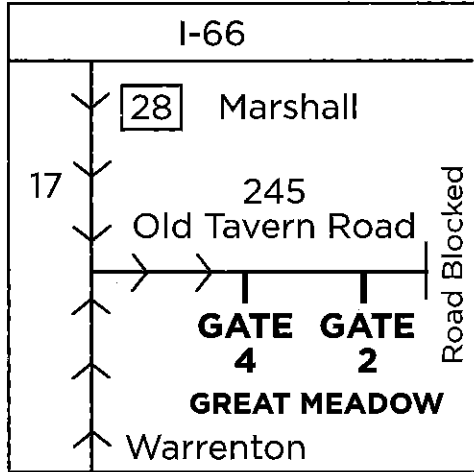

DISPLAY AT ALL TIMES

DO NOT FOLLOW YOUR GPS UNIT. THIS IS THE ONLY ROUTE THAT WILL ALLOW YOUR ACCESS TO YOUR GATE. FAILURE TO FOLLOW THESE DIRECTIONS WILL PARK YOU IN A DIFFERENT GATE.

DIRECTIONS TO YOUR GATE: (2,4)

FROM WINCHESTER AND POINTS WEST:

- Travel I-66 to Marshall, Exit #28 Travel Route 17 South
- Left on Old Tavern Rd (Rt. 245) to Gate 4 on Right

FROM WARRENTON AND POINTS SOUTH:

- Travel Route 17 North
- Right on Old Tavern Rd (Rt. 245) to Gate 4 on Right

Great Meadow, The Plains, VA