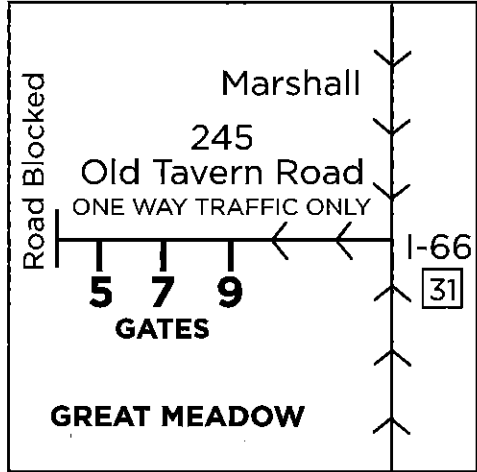

**DISPLAY AT ALL TIMES**

**DO NOT FOLLOW YOUR GPS UNIT. THIS IS THE ONLY ROUTE THAT WILL ALLOW YOUR ACCESS TO YOUR GATE. FAILURE TO FOLLOW THESE DIRECTIONS WILL PARK YOU IN A DIFFERENT GATE.**

**DIRECTIONS TO YOUR GATE: (5,7,9)**

- Travel I-66 (East/West) to The Plains, Exit #31
- South on Old Tavern Rd. (Rt. 245) to your gate
- IF TRAFFIC is 2-WAYED into event you must be in right lane (Gate 5)

**Great Meadow, The Plains, VA**