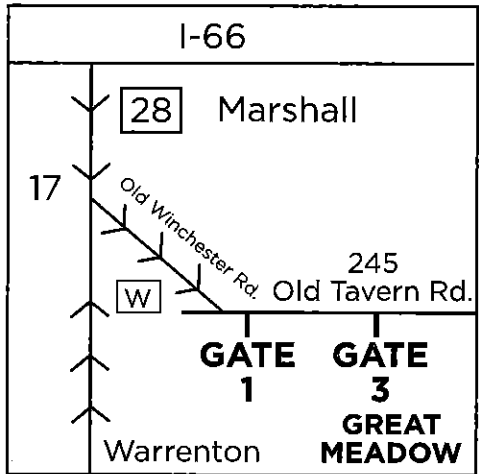

**DISPLAY AT ALL TIMES**

**DO NOT FOLLOW YOUR GPS UNIT. THIS IS THE ONLY ROUTE THAT WILL ALLOW YOUR ACCESS TO YOUR GATE. FAILURE TO FOLLOW THESE DIRECTIONS WILL PARK YOU IN A DIFFERENT GATE.**

**DIRECTIONS TO YOUR GATE: (1,3,Will Call)**

- Travel I-66 (East/West) to Marshall, Exit #28 (if needed)
- Travel Route 17 (North/South) South on Old Winchester Rd. (Rt. 845)
- Will Call is on the right at the Corner Store
- Continue through Stop Sign (Gate 1)

**Great Meadow, The Plains, VA**