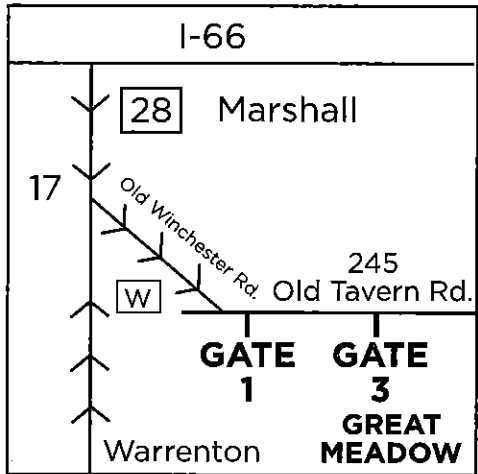

DISPLAY AT ALL TIMES

DO NOT FOLLOW YOUR GPS UNIT. THIS IS THE ONLY ROUTE THAT WILL ALLOW YOUR ACCESS TO YOUR GATE. FAILURE TO FOLLOW THESE DIRECTIONS WILL PARK YOU IN A DIFFERENT GATE.

DIRECTIONS TO YOUR GATE: (1,3,Will Call)

- Travel I-66 (East/West) to Marshall, Exit #28 (if needed)
- Travel Route 17 (North/South) South on Old Winchester Rd. (Rt. 845)
- Will Call is on the right at the Corner Store
- Continue through Stop Sign (Gate 1)

Great Meadow, The Plains, VA