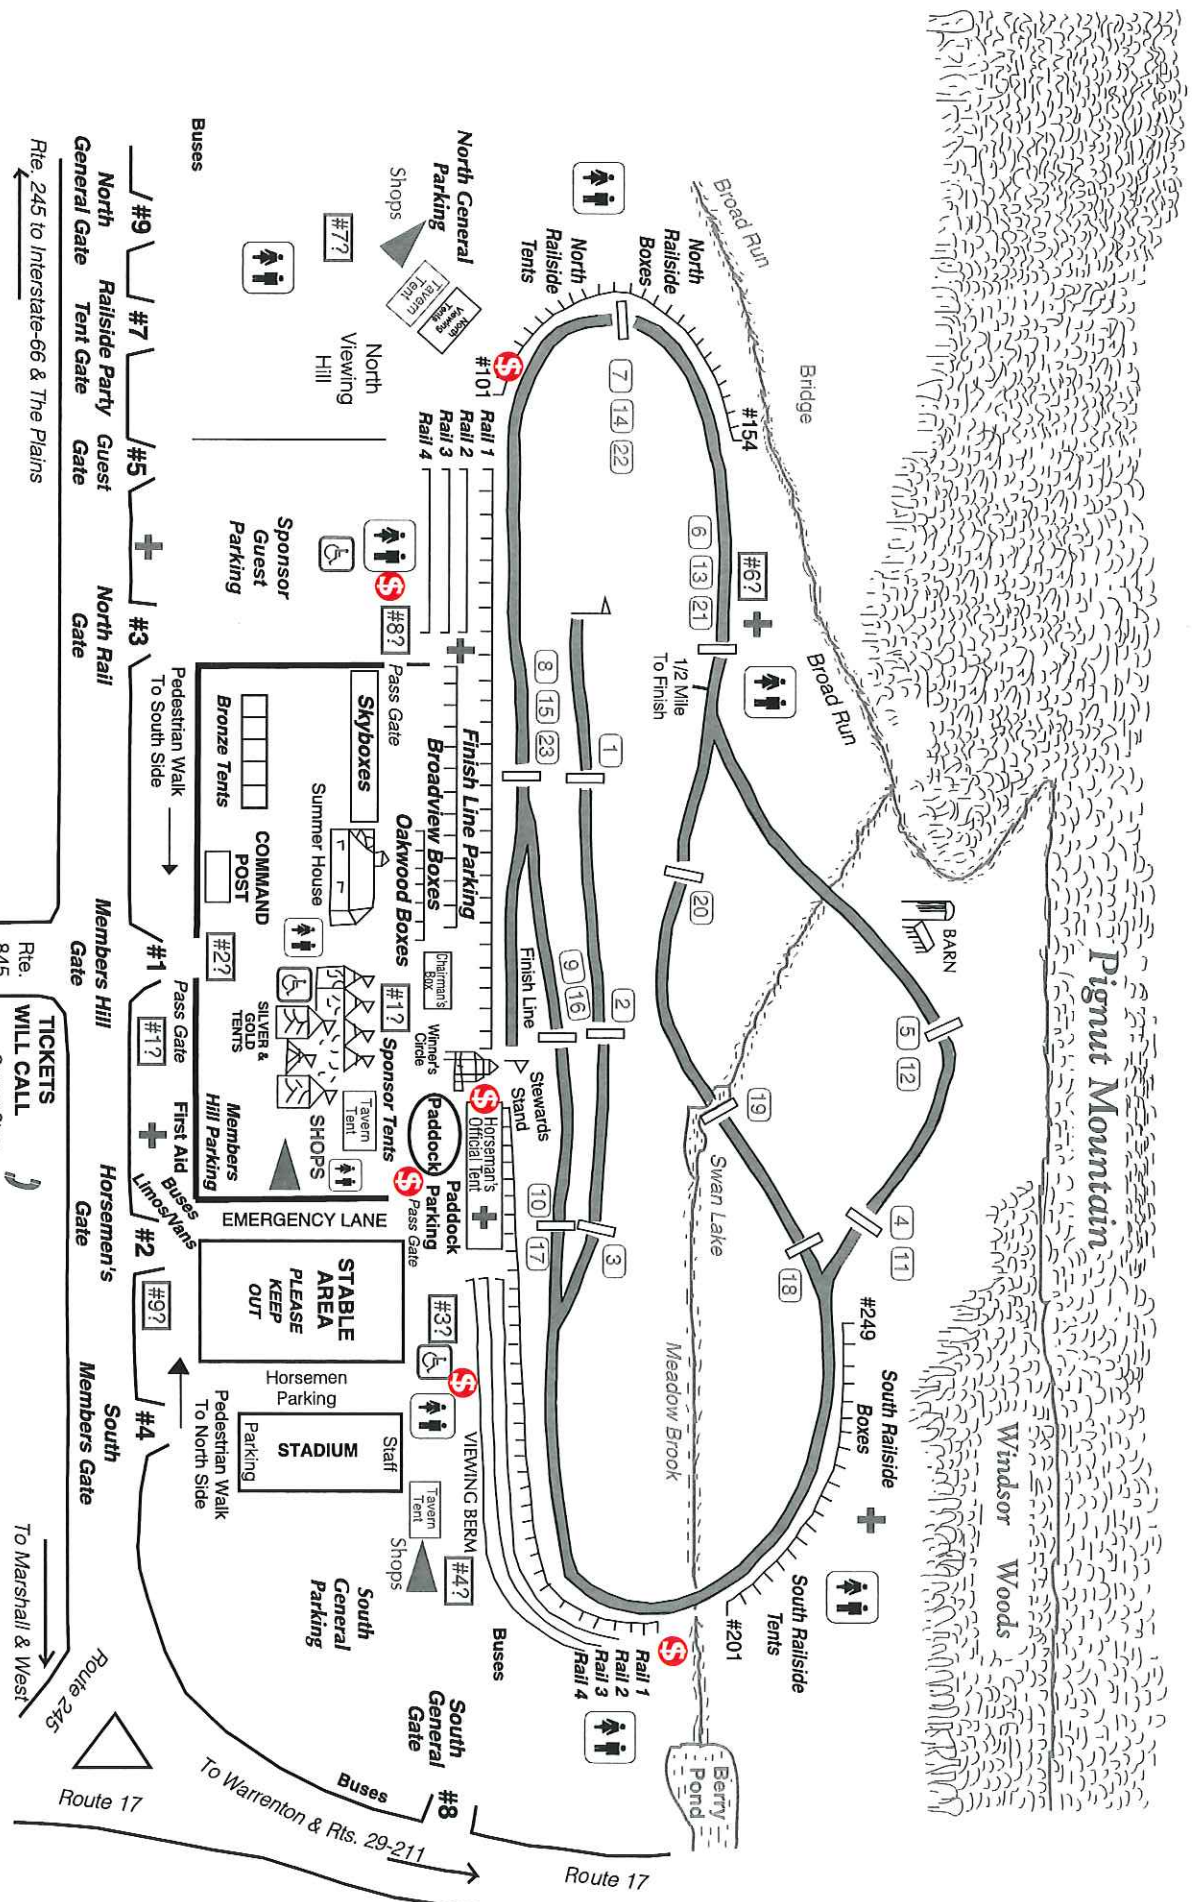

Guest Map

- ### Guest Location Key
- BB - Broadview Box
 - LFM - Life Founding Member
 - OB - Oakwood Box
 - OS - Finish Line Parking
 - SKY - Skybox
 - SCT - South Railside Party Tent
 - NCT - North Railside Party Tent
 - NR - 1, 2, 3, 4 North Rail
 - SR - 1, 2, 3, 4 South Rail
 - SOV - South Oversize Rail 4
 - SOT - South Rail 4 with Tent
 - NOT - North Rail 4 with Tent
 - PP - Paddock Parking

- ### Key to Symbols
- First Aid (near Gate 2)
 - Rescue Unit
 - Souvenir Gifts
 - Guest Services Kiosk Number
 - Food Services
 - Handicap Parking
 - Beer, Wine, Spirits
 - Information/Lost & Found
 - Betting Station
 - Phone
 - Restrooms

See page 12 for enlarged Members Hill Enclosure Tents Locator

TICKETS WILL CALL Corner Store

Route 245 to Interstate-66 & The Plains

Route 17 To Warrenton & Rls. 29-211

Route 245 To Marshall & West