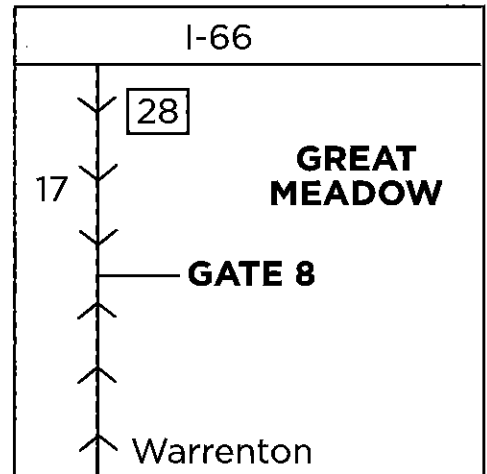

DISPLAY AT ALL TIMES

DO NOT FOLLOW YOUR GPS UNIT. THIS IS THE ONLY ROUTE THAT WILL ALLOW YOUR ACCESS TO YOUR GATE. FAILURE TO FOLLOW THESE DIRECTIONS WILL PARK YOU IN A DIFFERENT GATE.

DIRECTIONS TO YOUR GATE: (8)

FROM WINCHESTER AND POINTS WEST:

- Travel I-66 East to Marshall, Exit #28
- Travel Route 17 South
- Turn Left into Gate 8

FROM WARRENTON AND POINTS SOUTH:

- Travel I-66 East to Gainesville, Exit 43A
- Travel Route 29 South towards Warrenton
- Travel Route 17 North towards Winchester
- Turn Right into Gate 8

Great Meadow, The Plains, VA