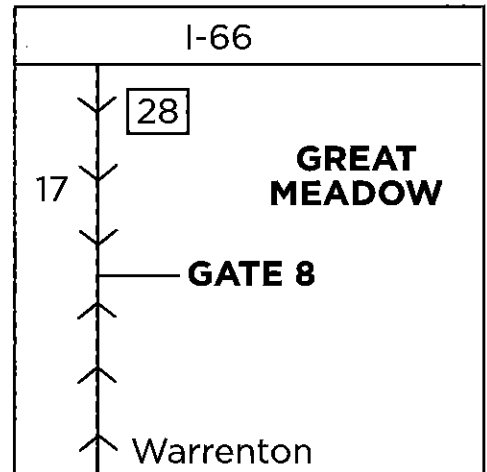

DISPLAY AT ALL TIMES

DO NOT FOLLOW YOUR GPS UNIT. THIS IS THE ONLY ROUTE THAT WILL ALLOW YOUR ACCESS TO YOUR GATE. FAILURE TO FOLLOW THESE DIRECTIONS WILL PARK YOU IN A DIFFERENT GATE.

DIRECTIONS TO YOUR GATE: (8)

FROM WINCHESTER AND POINTS WEST:

- Travel I-66 East to Marshall, Exit #28
- Travel Route 17 South
- Turn Left into Gate 8

FROM WARRENTON AND POINTS SOUTH:

- Travel I-66 East to Gainesville, Exit 43A
- Travel Route 29 South towards Warrenton
- Travel Route 17 North towards Winchester
- Turn Right into Gate 8

Great Meadow, The Plains, VA